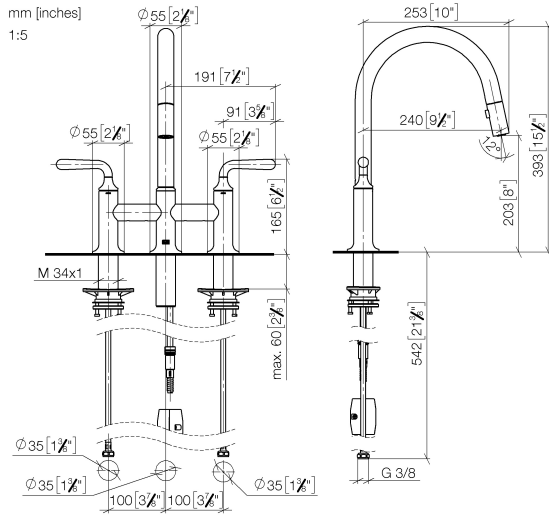

19 870 809

- 240mm projection
- pivotable spout 360°
- Optional swivel limiter available with swivel limiter set 12 823 970 90
- air-enriched flow and spray flow
- 1800 mm metal shower hose
- sprayface with anti-scaling system
- max. flow 8 l/min at 3 bar flow pressure
- lead-free
- This product can help a building meet the requirements of Green Building Rating Systems, e.g. LEED®, BREEAM®, DGNB

Recommended miscellaneous

Swivel limitation set -

12 823 970 90

Recommended miscellaneous

VAIA Dispenser with rosette - Chrome

82 434 809-00

19 870 809

Flow rate chart

Certificates

LGA_38633.

Belgaqua_24-005-
27_3.

19 870 809

Spare parts list

No.	Item Number	Name	Quantity used	Delivery time
1	90 28 22 397 00-00	spout	1	10
2	90 20 80 057 00-00	handle	2	10
3	90 12 12 232 00 90	fixing cap	2	2
4	90 90 03 130 00 90	top	1	2
5	04 30 11 040 00 90	fixing set	2	2
6	04 30 04 100 00 90	hose	2	2
7	04 21 50 010 00 90	accessories	1	2
8	04 30 02 120 00-00	hose	1	10
9	90 24 03 253 00 90	adaptor	1	2
10	04 28 20 067 00 90	pipe	1	2
11	90 90 03 131 00 90	top	1	2
12	90 18 40 317 00-00	shower	1	10