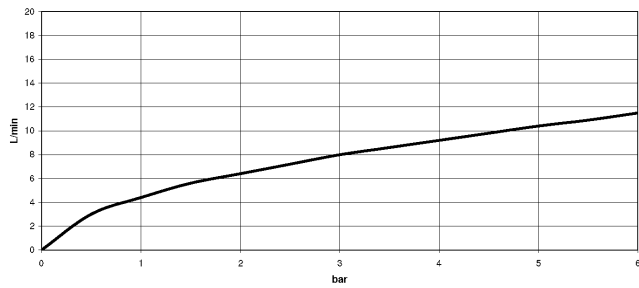

19 870 809

- 240mm projection
- pivotable spout 360°
- Optional swivel limiter available with swivel limiter set 12 823 970 90
- air-enriched flow and spray flow
- 1800 mm metal shower hose
- sprayface with anti-scaling system
- max. flow 8 l/min at 3 bar flow pressure
- lead-free
- This product can help a building meet the requirements of Green Building Rating Systems, e.g. LEED®, BREEAM®, DGNB

Recommended miscellaneous

Swivel limitation set -

12 823 970 90

Recommended miscellaneous

VAIA Dispenser with rosette - Chrome

82 434 809-00

19 870 809

Flow rate chart